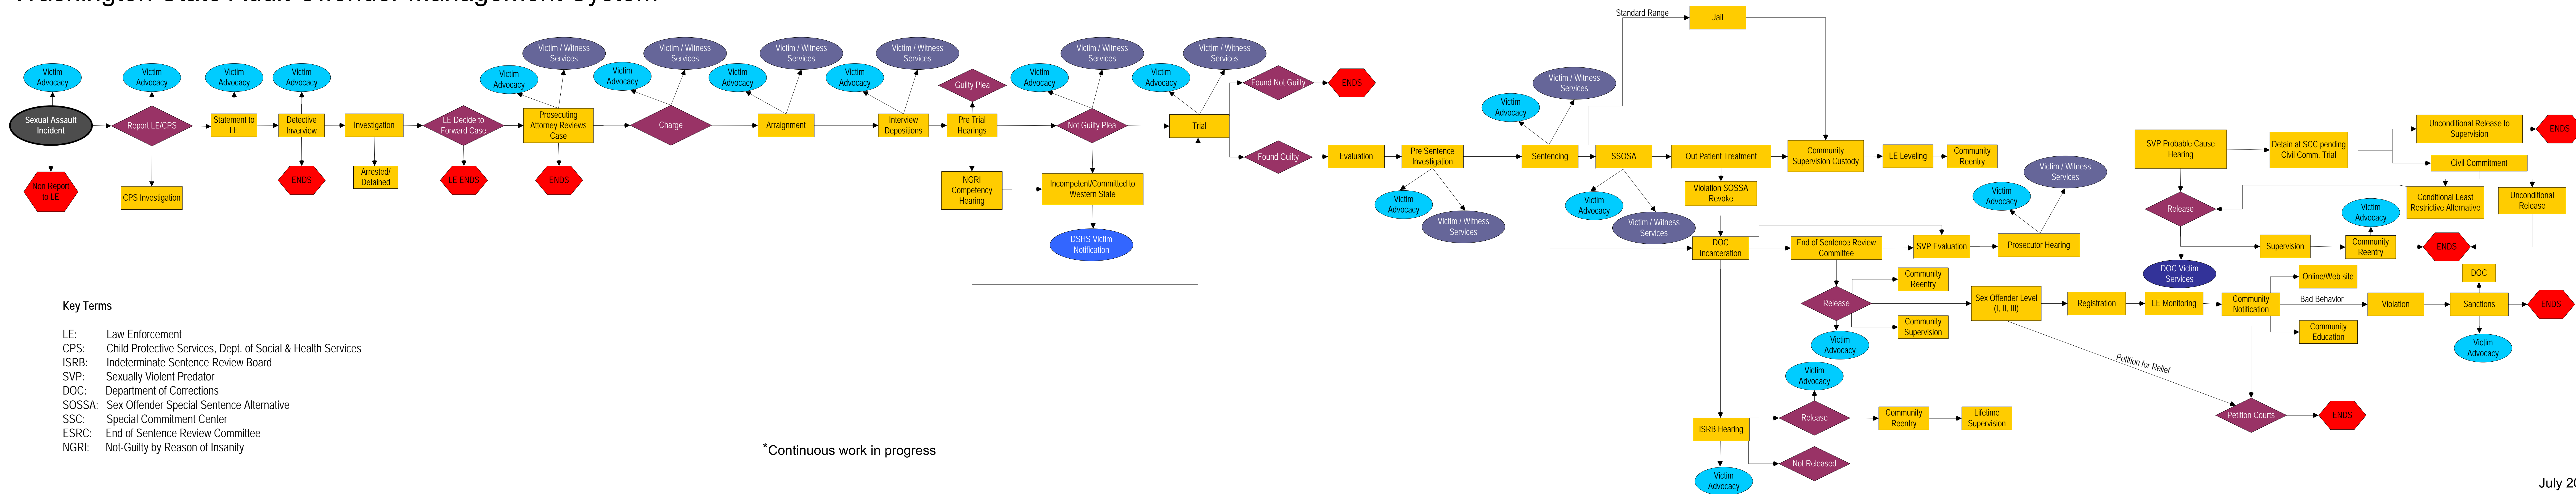

Washington State Adult Offender Management System*

- Key Terms**
- LE: Law Enforcement
 - CPS: Child Protective Services, Dept. of Social & Health Services
 - ISRB: Indeterminate Sentence Review Board
 - SVP: Sexually Violent Predator
 - DOC: Department of Corrections
 - SOSSA: Sex Offender Special Sentence Alternative
 - SSC: Special Commitment Center
 - ESRC: End of Sentence Review Committee
 - NGRI: Not-Guilty by Reason of Insanity

*Continuous work in progress