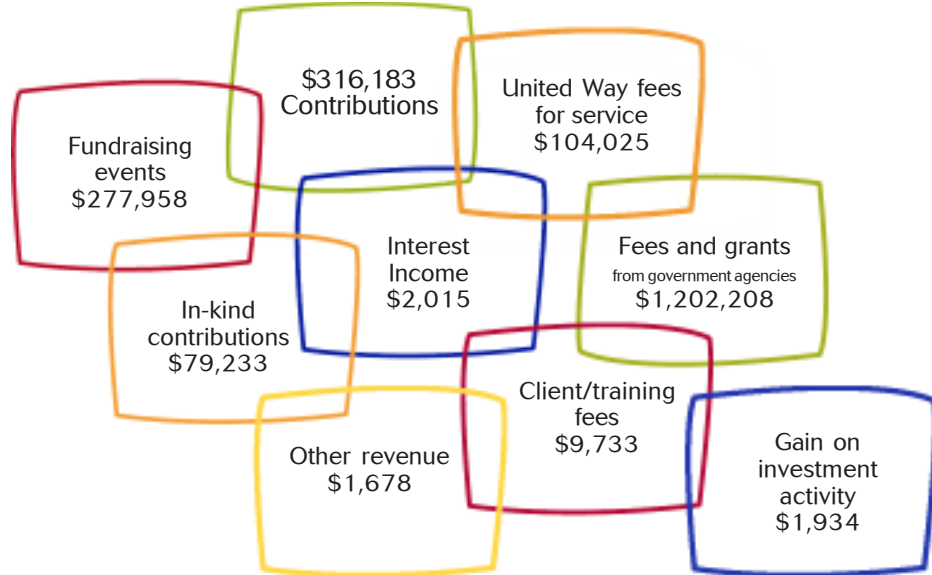

FINANCIALS SUMMARY

Statement of Activities January 1 to December 31, 2004

support and revenue

Total Revenue $1,923,787

expenses

Program Services	$1,429,505
Management & General	225,343
Fundraising	325,298
Total Expenses	$1,980,146
Change in Net Assets	(14,821)
Net Assets, beginning of year	343,349
Net Assets, end of year	$358,170

current liabilities

Accounts Payable	$66,407
Accrued Payroll & Related Liabilities	41,177
Deferred Revenue	35,042
Total Current Liabilities	$142,626

current liabilities

Cash & Equivalents	$266,936
Accounts Receivable	176,327
Prepaid Expenses	37,165
Total Current Assets	$480,428
Investments	15,957
Furniture & Equipment	188,530
Less Accumulated Depreciation	(184,119)
Total Assets	$500,796

net assets

Unrestricted	$358,170
Temporarily Restricted	0
Total Net Assets	358,170
Total Liabilities & Net Assets	$500,796

KCSARC is a member of
**Women's Funding
Alliance and
United Way of
King County**

KCSARC is a 501(c)3 nonprofit organization;
U.S. tax id 91-0967255